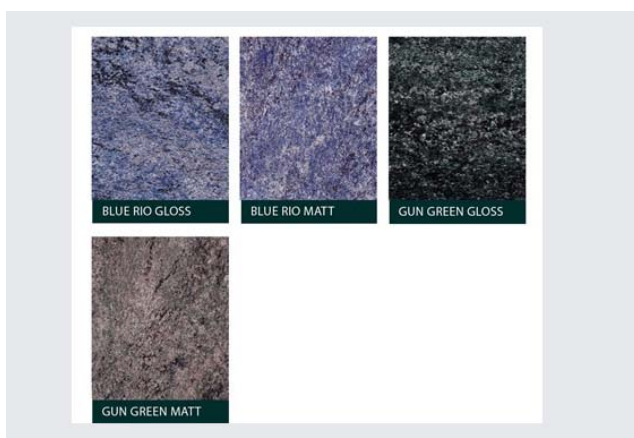

Basic Information

Creator: paramount paramount
Created Date: 24/06/2009 3:54:00 AM
Title: Laminate - Beige Tones

Basic Information

Creator: paramount paramount
Created Date: 24/06/2009 3:55:00 AM
Title: Laminate - Green & Blue Tones

Basic Information

Creator: paramount paramount
Created Date: 24/06/2009 3:54:00 AM
Title: Laminates - Grey Tones

Basic Information

Creator: paramount paramount
Created Date: 24/06/2009 3:53:00 AM
Title: Laminate - Black Tones