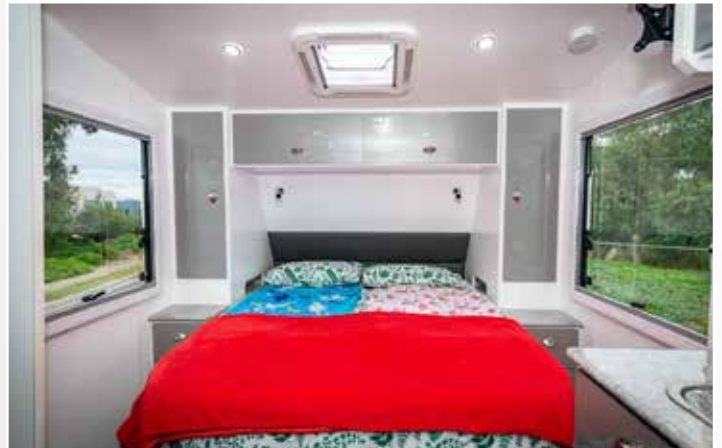

SPECIFICATIONS

CHASSIS

- Australian Made 6" Chassis
- 18'6 Or 19.6 Or 20'6 Ft Double Axle Shock Independent Off Road Suspension
- 16" Wheels With 265/75/R16 Tyres
- 10" Jockey Wheel
- Rear Bumper
- Chassis Jacking Points
- Alloy Spare Wheel
- 6" A Frame 2" Raiser
- 15" Wheels With 235/75/R15 Mudzilla Tires
- 18'6 Ft Single Axle Twin Shock Independent Off Road Suspension
- D0-35 Off Road Coupling Recessed
- Corner Drop Down Legs
- Single Aluminum Pull Out Step

INTERIOR

- Cafe Lounge
- Self Locking Cupboard Doors
- Lightweight Quality Benchtops
- Vinyl Bedhead Upholstery
- Stainless Steel Sink
- 240V USB Points, TV Points
- Strut Assisted Liftup Bed
- Glass Framed Shower Door
- Metallic Vinyl Flooring
- Drop Down Table
- Piano Hinged OHC Doors
- Queen Mattress
- Magazine Pocket
- Thetford Toilet, 1 X Towel Rail
- Storage Door
- Ceramic Vanity & Mirror
- Ventilation Roof Hatches
- 780MM X 780MM X 2M Fiberglass Shower

EXTERIOR

- Full Composite Panel
- Full Width Tunnel Boot Checker Floor
- Roof Full Composite Panel
- Safety Mesh Entry Door