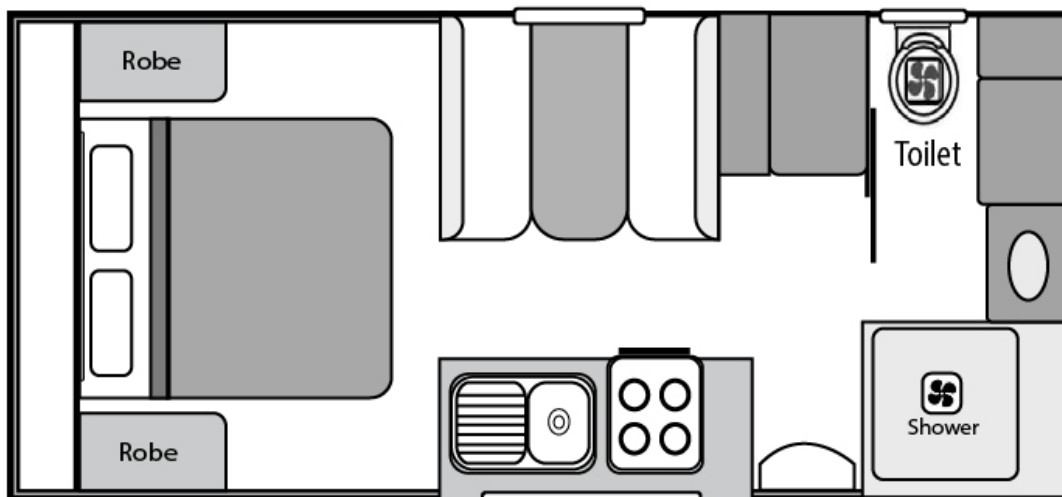

INTERIOR

- Cafe Lounge
- Self Locking Cupboard Doors
- Lightweight Quality Benchtops
- Vinyl Bedhead Upholstery
- Stainless Steel Sink
- 240V USB Points, TV Points
- Strut Assisted Liftup Bed
- Glass Framed Shower Door
- Metallic Vinyl Flooring
- Drop Down Table
- Piano Hinged OHC Doors
- Queen Mattress
- Magazine Pocket
- Thetford Toilet, 1 X Towel Rail
- Storage Door
- Ceramic Vanity & Mirror
- Ventilation Roof Hatches
- 780MM X 780MM X 2M Fiberglass Shower

- 50A Anderson Plug
- 2 X 160W Solar Panels
- Internal & External Speakers
- Stereo System
- Houghton Roof Air Conditioner
- 25L Microwave

PLUMBING

- 2 X 95Ltr Water Tanks
- Tap On A-Frame
- 12V Water Pump
- Full Oven - Optional
- Gas Bayonet
- Thetford Electric Flush Toilet

- Stainless Rangehood
- 185L Thetford Fridge
- 3.2KG Top Loader Washing Machine
- 12V Water Pump
- Fire Extinguisher

LAYOUTS

19'6 DOORSIDE KITCHEN FULL ENSUITE

20 DOORSIDE KITCHEN FULL ENSUITE

AUSSIE FIVESTAR
CARAVANS