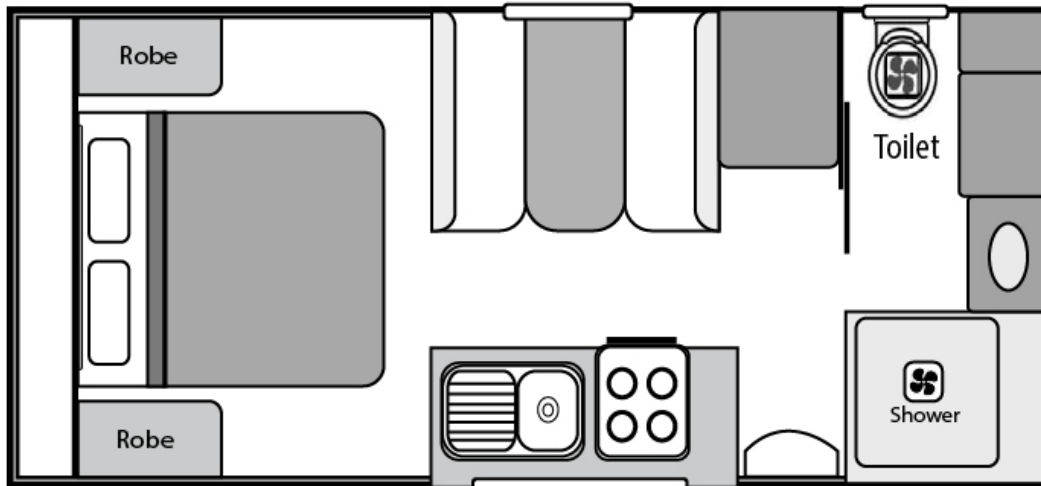

INTERIOR

- Cafe Lounge
- Self Locking Cupboard Doors
- Lightweight Quality Benchtops
- Vinyl Bedhead Upholstery
- Stainless Steel Sink
- 240V USB Points, TV Points
- Strut Assisted Liftup Bed
- Glass Framed Shower Door
- Metallic Vinyl Flooring
- Drop Down Table
- Piano Hinged OHC Doors
- Queen Mattress
- Magazine Pocket
- Thetford Toilet, 1 X Towel Rail
- Storage Door
- Ceramic Vanity & Mirror
- Ventilation Roof Hatches
- 780MM X 780MM X 2M Fiberglass Shower

- 50A Anderson Plug
- 2 X 160W Solar Panels
- Internal & External Speakers
- Stereo System
- Houghton Roof Air Conditioner
- 25L Microwave

PLUMBING

- 2 X 95Ltr Water Tanks
- Tap On A-Frame
- 12V Water Pump
- Full Oven - Optional
- Gas Bayonet
- Thetford Electric Flush Toilet

- 1 X 100Ltr Grey Water Tank
- Swift Hot Water Service
- 3 Gas & 1 Electric Hot Plate
- 3.2KG Top Loader Washing Machine
- External Shower

APPLIANCES

- Houghton Roof Air Conditioner
- 25L Microwave
- Gas & Electric Burner & Hotplate
- 26L Swift Hot Water Service
- Smoke Alarm

- Stainless Rangehood
- 185L Thetford Fridge
- 3.2KG Top Loader Washing Machine
- 12V Water Pump
- Fire Extinguisher

LAYOUTS

19'6 DOORSIDE KITCHEN FULL ENSUITE

20 DOORSIDE KITCHEN FULL ENSUITE

AUSSIE FIVESTAR
CARAVANS