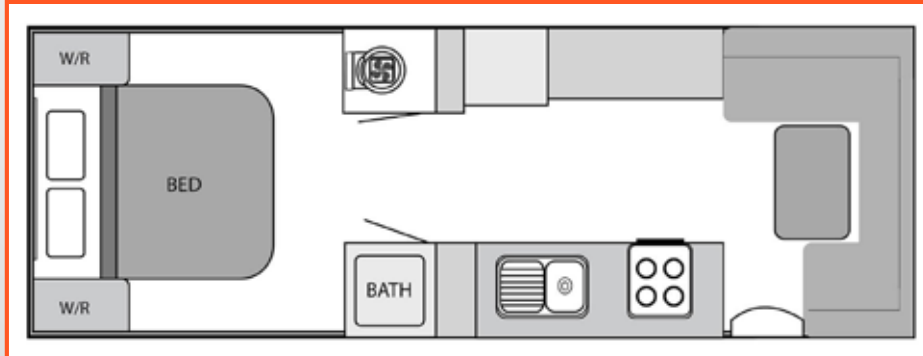

21'6" DOORSIDE KITCHEN
REAR CLUB LOUNGE

AUSSIE FIVESTAR
CARAVANS

www.aussiefivestarcaravans.com.au