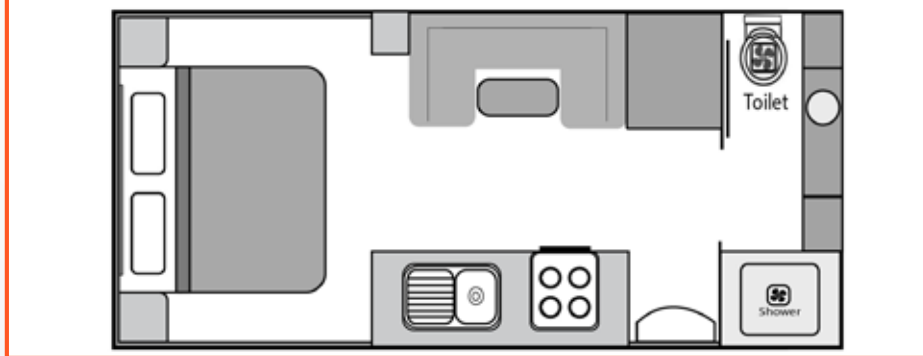

INTERIOR

- Club Lounge
- Self Locking Cupboard Doors
- Lightweight Quality Benchtops
- Ventilation Roof Hatches
- Magazine Pocket
- Thetford Toilet, 1 X Towel Rail
- Storage Door
- Ceramic Vanity & Mirror
- 780MM X 780MM X 2M Fiberglass Shower
- Drop Down Table
- Piano Hinged OHC Doors
- Queen Mattress
- Vinyl Bedhead Upholstery
- Stainless Steel Sink
- 240V USB Points, TV Points
- Strut Assisted Liftup Bed
- Glass Framed Shower Door
- Metallic Vinyl Flooring

APPLIANCES

- Houghton Roof Air Conditioner
- 25L Microwave
- Gas & Electric Burner & Hotplate
- 26L Swift Hot Water Service
- Smoke Alarm

- Safety Mesh Entry Door
- Fold Down Picnic Table
- External Speaker
- Bubble Handle - Blue
- Reversing Camera

- 50A Anderson Plug
- 2 X 160W Solar Panels
- Internal & External Speakers
- Stereo System
- Houghton Roof Air Conditioner
- 25L Microwave
- 2 X 100 AMP Batteries

- 1 X 100Ltr Grey Water Tank
- Swift Hot Water Service
- 3 Gas & 1 Electric Hot Plate
- 3.2KG Top Loader Washing Machine
- External Shower

- Stainless Rangehood
- 185L Thetford Fridge
- 3.2KG Top Loader Washing Machine
- 12V Water Pump
- Fire Extinguisher

LAYOUTS

20' DOORSIDE KITCHEN
CLUB LOUNGE ENSUITE

21'6" ROADSIDE KITCHEN
CLUB LOUNGE ENSUITE