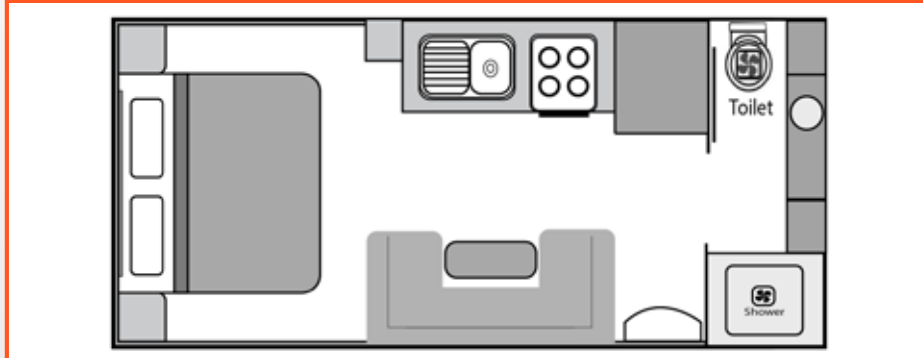

INTERIOR

- Club Lounge
- Self Locking Cupboard Doors
- Lightweight Quality Benchtops
- Ventilation Roof Hatches
- Magazine Pocket
- Thetford Toilet, 1 X Towel Rail
- Storage Door
- Ceramic Vanity & Mirror
- 780MM X 780MM X 2M Fiberglass Shower
- Drop Down Table
- Piano Hinged OHC Doors
- Queen Mattress
- Vinyl Bedhead Upholstery
- Stainless Steel Sink
- 240V USB Points, TV Points
- Strut Assisted Liftup Bed
- Glass Framed Shower Door
- Metallic Vinyl Flooring

- Stainless Rangehood
- 185L Thetford Fridge
- 3.2KG Top Loader Washing Machine
- 12V Water Pump
- Fire Extinguisher

LAYOUTS

20' DOORSIDE KITCHEN
CLUB LOUNGE ENSUITE

21'6" ROADSIDE KITCHEN
CLUB LOUNGE ENSUITE