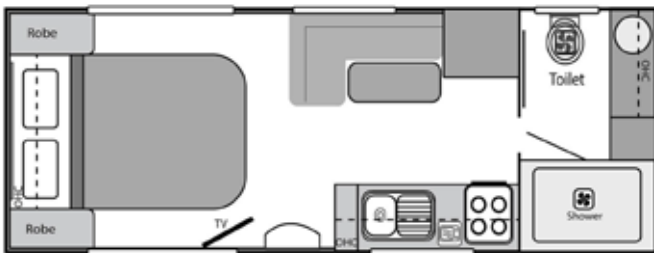

INTERIOR

- Cafe Lounge
- Self Locking Cupboard Doors
- Lightweight Quality Benchtops
- Vinyl Bedhead Upholstery
- Stainless Steel Sink
- 240V USB Points, TV Points
- Strut Assisted Liftup Bed
- Glass Framed Shower Door
- Metallic Vinyl Flooring
- Drop Down Table
- Piano Hinged OHC Doors
- Queen Mattress
- Magazine Pocket
- Thetford Toilet, 1 X Towel Rail
- Storage Door
- Ceramic Vanity & Mirror
- Ventilation Roof Hatches
- 780MM X 780MM X 2M Fiberglass Shower

- 50A Anderson Plug
- 2 X 160W Solar Panels
- Internal & External Speakers
- Stereo System
- Houghton Roof Air Conditioner
- 25L Microwave

- 1 X 100Ltr Grey Water Tank
- Swift Hot Water Service
- 3 Gas & 1 Electric Hot Plate
- 3.2KG Top Loader Washing Machine
- External Shower

- Stainless Rangehood
- 185L Thetford Fridge
- 3.2KG Top Loader Washing Machine
- 12V Water Pump
- Fire Extinguisher

LAYOUTS

18'6" DOORSIDE KITCHEN FULL ENSUITE
L SHAPED LOUNGE

18'6" DOORSIDE KITCHEN FULL ENSUITE