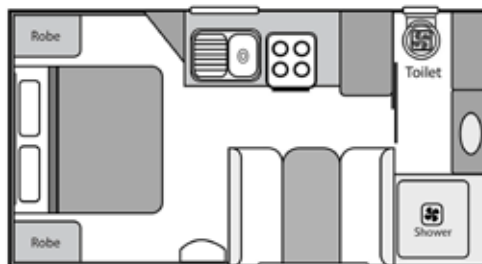

20' ROADSIDE KITCHEN FULL ENSUITE

AUSSIE FIVESTAR
CARAVANS

www.aussiefivestarcaravans.com.au