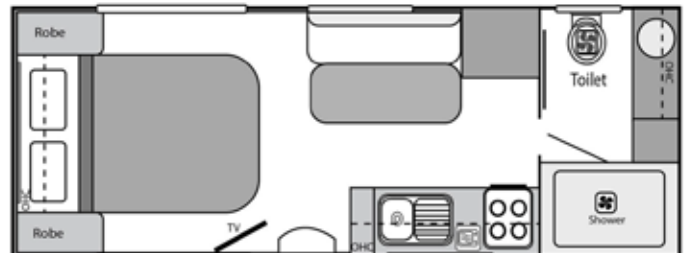

INTERIOR

- Cafe Lounge
- Self Locking Cupboard Doors
- Lightweight Quality Benchtops
- Vinyl Bedhead Upholstery
- Stainless Steel Sink
- 240V USB Points, TV Points
- Strut Assisted Liftup Bed
- Glass Framed Shower Door
- Metallic Vinyl Flooring
- Drop Down Table
- Piano Hinged OHC Doors
- Queen Mattress
- Magazine Pocket
- Thetford Toilet, 1 X Towel Rail
- Storage Door
- Ceramic Vanity & Mirror
- Ventilation Roof Hatches
- 780MM X 780MM X 2M Fiberglass Shower

- Stainless Rangehood
- 185L Thetford Fridge
- 3.2KG Top Loader Washing Machine
- 12V Water Pump
- Fire Extinguisher

LAYOUTS

18'6" DOORSIDE KITCHEN FULL ENSUITE
L SHAPED LOUNGE

18'6" DOORSIDE KITCHEN FULL ENSUITE