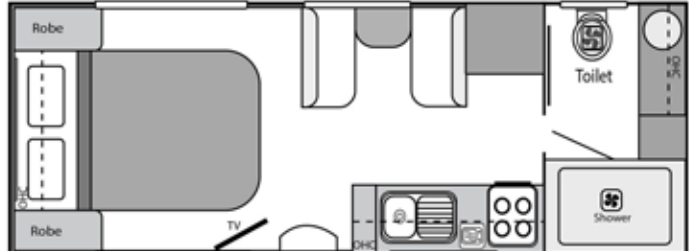

19'6" DOORSIDE KITCHEN
FULL ENSUITE CAFE LOUNGE