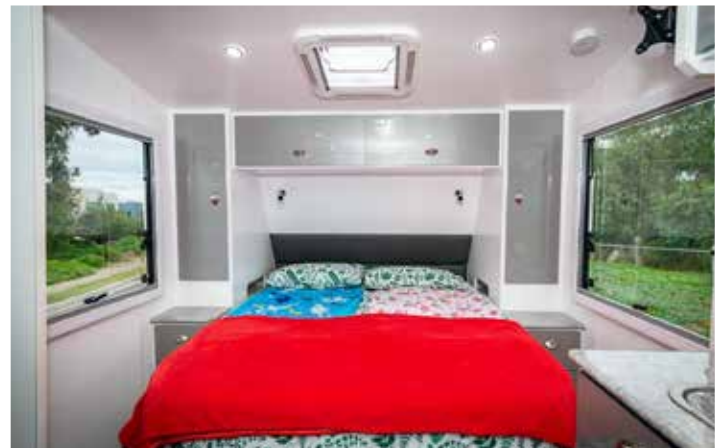

SPECIFICATIONS

CHASSIS

- Australian Made 6" Chassis
- 18'6 Or 19.6 Or 20'6 Ft Double Axle Shock Independent Off Road Suspension
- 15" Wheels With 235/75/R15 Tyres
- 10" Jockey Wheel
- Rear Bumper
- Chassis Jacking Points
- Alloy Spare Wheel
- 6" A Frame 2" Raiser
- 18'6 Ft Single Axle Twin Shock Independent Off Road Suspension
- 16" Wheels With 265/75/R16 Tyres On Selected 18'6 Single Axle Models
- D0-35 Off Road Coupling Recessed
- Corner Drop Down Legs
- Single Aluminum Pull Out Step

INTERIOR

- Cafe Lounge
- Self Locking Cupboard Doors
- Lightweight Quality Benchtops
- Vinyl Bedhead Upholstery
- Stainless Steel Sink
- 240V USB Points, TV Points
- Strut Assisted Liftup Bed
- Glass Framed Shower Door
- Metallic Vinyl Flooring
- Drop Down Table
- Piano Hinged OHC Doors
- Queen Mattress
- Magazine Pocket
- Thetford Toilet, 1 X Towel Rail
- Storage Door
- Ceramic Vanity & Mirror
- Ventilation Roof Hatches
- 780MM X 780MM X 2M Fiberglass Shower

EXTERIOR

- Full Composite Panel
- Full Width Tunnel Boot Checker Floor
- Roof Full Composite Panel
- Safety Mesh Entry Door