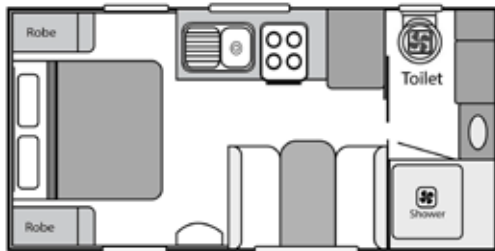

18'6" ROADSIDE KITCHEN SINGLE AXLE OR
DOUBLE AXLE FULL ENSUITE