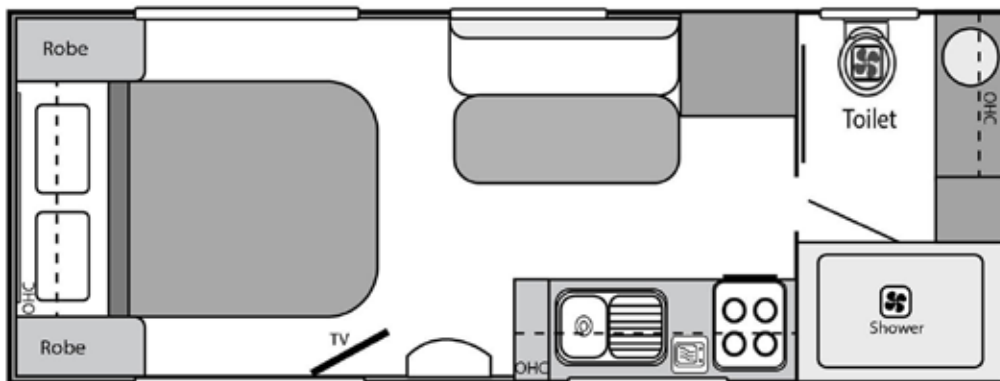

INTERIOR

- Self Locking Cupboard Doors
- Lightweight Quality Benchtops
- Vinyl Bedhead Upholstery
- Stainless Steel Sink
- Robe & Dresser
- Storage Door
- Ceramic Vanity & Mirror
- Ventilation Roof Hatches
- 780MM X 780MM X 2M Fiberglass Shower
- Piano Hinged OHC Doors
- Queen Mattress
- Magazine Pocket
- Thetford Toilet, 2 X Towel Rails
- 240V USB Points, TV Points
- Strut Assisted Liftup Bed
- Glass Framed Shower Door
- Metallic Vinyl Flooring

- Stainless Rangehood
- External Kitchen & BBQ
- Wall Mount Washing Machine (Optional)
- 12V Water Pump
- Fire Extinguisher
- Safety Mesh Entry Door

LAYOUTS

16'6 DOORSIDE KITCHEN FULL ENSUITE

17'6 DOORSIDE KITCHEN FULL ENSUITE