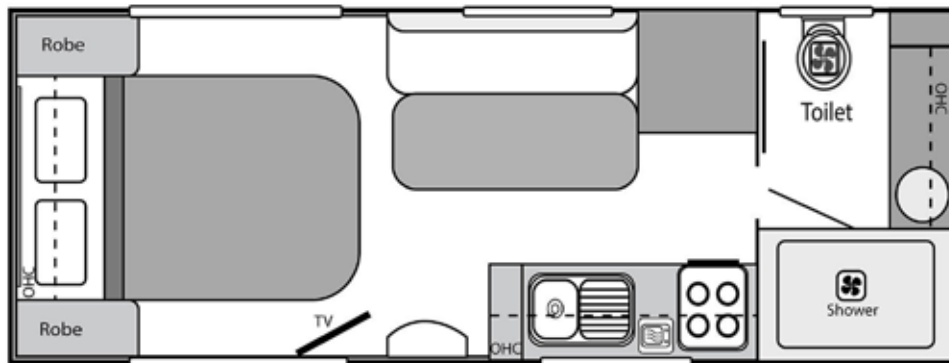

INTERIOR

- Self Locking Cupboard Doors
- Lightweight Quality Benchtops
- Vinyl Bedhead Upholstery
- Stainless Steel Sink
- Robe & Dresser
- Storage Door
- Ceramic Vanity & Mirror
- Ventilation Roof Hatches
- 780MM X 780MM X 2M Fiberglass Shower
- Piano Hinged OHC Doors
- Queen Mattress
- Magazine Pocket
- Thetford Toilet, 2 X Towel Rails
- 240V USB Points, TV Points
- Strut Assisted Liftup Bed
- Glass Framed Shower Door
- Metallic Vinyl Flooring

- 1 X 100Ltr Grey Water Tank
- Swift Hot Water Service
- 3 Gas & 1 Electric Hot Plate (Oven - Optional)
- 185L Thetford Fridge (3 Year Warranty)
- Thetford Electric Flush Toilet

APPLIANCES

- Houghton Roof Air Conditioner
- 25L Microwave
- 185L Thetford Fridge (3 Year Warranty)
- Gas & Electric Burner & Hotplate
- 26L Swift Hot Water Service
- Smoke Alarm

- Stainless Rangehood
- External Kitchen & BBQ
- Wall Mount Washing Machine (Optional)
- 12V Water Pump
- Fire Extinguisher
- Safety Mesh Entry Door

LAYOUTS

16'6 DOORSIDE KITCHEN FULL ENSUITE

17'6 DOORSIDE KITCHEN FULL ENSUITE