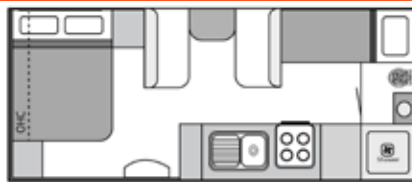

LAYOUTS

18'6" DOORSIDE KITCHEN
DOUBLE OR TRIPLE BUNK

18'6" DOORSIDE KITCHEN
DOUBLE OR TRIPLE BUNK

18'6" EAST WEST DOORSIDE
STRAIGHT KITCHEN

18'6" EAST WEST DOORSIDE
STRAIGHT KITCHEN

19'6" DOORSIDE KITCHEN
CAFE LOUNGE

19'6" DOORSIDE KITCHEN
TWIN BUNK

19'6" EAST WEST DOORSIDE KITCHEN

19'6" EAST WEST DOORSIDE KITCHEN
CAFE LOUNGE

19'6" EAST WEST DOORSIDE KITCHEN

20'6" DOORSIDE KITCHEN
CLUB LOUNGE

20'6" DOORSIDE KITCHEN TWIN BUNK