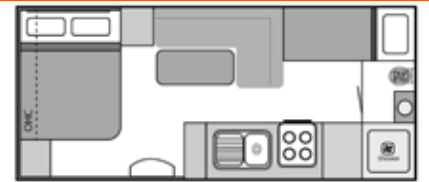

LAYOUTS

18'6" DOORSIDE KITCHEN
DOUBLE OR TRIPLE BUNK

18'6" DOORSIDE KITCHEN
DOUBLE OR TRIPLE BUNK

18'6" EAST WEST DOORSIDE
STRAIGHT KITCHEN

18'6" EAST WEST DOORSIDE
STRAIGHT KITCHEN

19'6" DOORSIDE KITCHEN
CAFE LOUNGE

19'6" DOORSIDE KITCHEN
TWIN BUNK

19'6" EAST WEST DOORSIDE KITCHEN

19'6" EAST WEST DOORSIDE KITCHEN
CAFE LOUNGE

19'6" EAST WEST DOORSIDE KITCHEN

20'6" DOORSIDE KITCHEN
CLUB LOUNGE

20'6" DOORSIDE KITCHEN TWIN BUNK