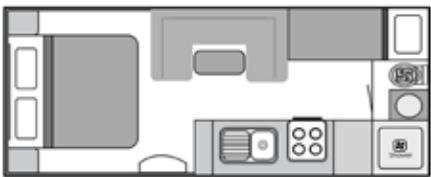

LAYOUTS

18'6" DOORSIDE KITCHEN
DOUBLE OR TRIPLE BUNK

18'6" DOORSIDE KITCHEN
DOUBLE OR TRIPLE BUNK

18'6" EAST WEST DOORSIDE
STRAIGHT KITCHEN

18'6" EAST WEST DOORSIDE
STRAIGHT KITCHEN

19'6" DOORSIDE KITCHEN
CAFE LOUNGE

19'6" DOORSIDE KITCHEN
TWIN BUNK

19'6" EAST WEST DOORSIDE KITCHEN

19'6" EAST WEST DOORSIDE KITCHEN
CAFE LOUNGE

19'6" EAST WEST DOORSIDE KITCHEN

20'6" DOORSIDE KITCHEN
CLUB LOUNGE

20'6" DOORSIDE KITCHEN TWIN BUNK