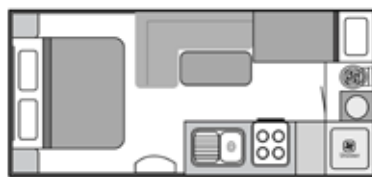

LAYOUTS

18'6" DOORSIDE KITCHEN
DOUBLE OR TRIPLE BUNK

18'6" DOORSIDE KITCHEN
DOUBLE OR TRIPLE BUNK

18'6" EAST WEST DOORSIDE
STRAIGHT KITCHEN

18'6" EAST WEST DOORSIDE
STRAIGHT KITCHEN

19'6" DOORSIDE KITCHEN
CAFE LOUNGE

19'6" DOORSIDE KITCHEN
TWIN BUNK

19'6" EAST WEST DOORSIDE KITCHEN

19'6" EAST WEST DOORSIDE KITCHEN
CAFE LOUNGE

19'6" EAST WEST DOORSIDE KITCHEN

20'6" DOORSIDE KITCHEN
CLUB LOUNGE

20'6" DOORSIDE KITCHEN TWIN BUNK