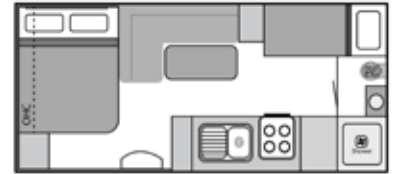

LAYOUTS

18'6" DOORSIDE KITCHEN
DOUBLE OR TRIPLE BUNK

18'6" DOORSIDE KITCHEN
DOUBLE OR TRIPLE BUNK

18'6" EAST WEST DOORSIDE
STRAIGHT KITCHEN

18'6" EAST WEST DOORSIDE
STRAIGHT KITCHEN

19'6" DOORSIDE KITCHEN
CAFE LOUNGE

19'6" DOORSIDE KITCHEN
TWIN BUNK

19'6" EAST WEST DOORSIDE KITCHEN

19'6" EAST WEST DOORSIDE KITCHEN
CAFE LOUNGE

19'6" EAST WEST DOORSIDE KITCHEN

20'6" DOORSIDE KITCHEN
CLUB LOUNGE

20'6" DOORSIDE KITCHEN TWIN BUNK