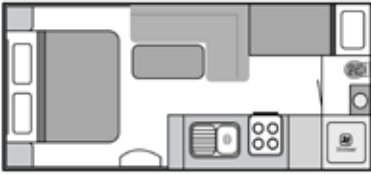

PLUMBING

- 2 X 95Ltr Water Tanks
- Tap On A-Frame
- 12V Water Pump
- 185L Thetford Fridge On All Plans Except 18'6 (3 Year Warranty - 3 Way Optional)
- 150L Thetford Fridge On 18'6 Plans Only (3 Year Warranty - 3 Way Optional)
- 3 Gas & 1 Electric Hot Plate (Oven - Optional)
- 1 X 100Ltr Grey Water Tank
- 26L Swift Hot Water Service
- 12V Thetford Compressor Fridge Included
- Gas Bayonet
- Wall Mount Washing Machine (Optional)
- Thetford Electric Flush Toilet

LAYOUTS

18'6" DOORSIDE KITCHEN
DOUBLE OR TRIPLE BUNK

18'6" DOORSIDE KITCHEN
DOUBLE OR TRIPLE BUNK

18'6" EAST WEST DOORSIDE
STRAIGHT KITCHEN

18'6" EAST WEST DOORSIDE
STRAIGHT KITCHEN

19'6" DOORSIDE KITCHEN
CAFE LOUNGE