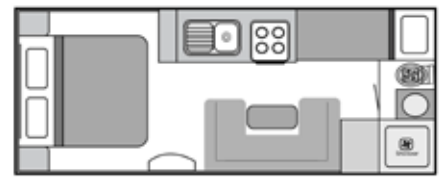

20'6" ROADSIDE KITCHEN
CLUB LOUNGE