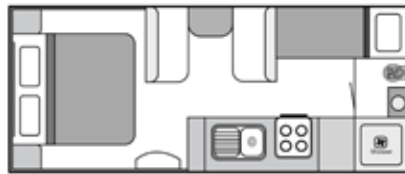

LAYOUTS

18'6" DOORSIDE KITCHEN
DOUBLE OR TRIPLE BUNK

18'6" DOORSIDE KITCHEN
DOUBLE OR TRIPLE BUNK

18'6" EAST WEST DOORSIDE
STRAIGHT KITCHEN

18'6" EAST WEST DOORSIDE
STRAIGHT KITCHEN

19'6" DOORSIDE KITCHEN
CAFE LOUNGE

19'6" DOORSIDE KITCHEN
TWIN BUNK

19'6" EAST WEST DOORSIDE KITCHEN

19'6" EAST WEST DOORSIDE KITCHEN
CAFE LOUNGE

19'6" EAST WEST DOORSIDE KITCHEN

20'6" DOORSIDE KITCHEN
CLUB LOUNGE

20'6" DOORSIDE KITCHEN TWIN BUNK