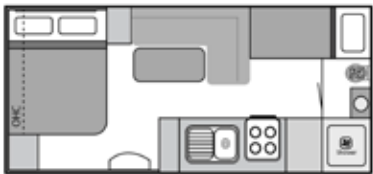

LAYOUTS

18'6" DOORSIDE KITCHEN
DOUBLE OR TRIPLE BUNK

18'6" DOORSIDE KITCHEN
DOUBLE OR TRIPLE BUNK

18'6" EAST WEST DOORSIDE
STRAIGHT KITCHEN

18'6" EAST WEST DOORSIDE
STRAIGHT KITCHEN

19'6" DOORSIDE KITCHEN
CAFE LOUNGE

19'6" DOORSIDE KITCHEN
TWIN BUNK

19'6" EAST WEST DOORSIDE KITCHEN

19'6" EAST WEST DOORSIDE KITCHEN
CAFE LOUNGE

19'6" EAST WEST DOORSIDE KITCHEN

20'6" DOORSIDE KITCHEN
CLUB LOUNGE

20'6" DOORSIDE KITCHEN TWIN BUNK