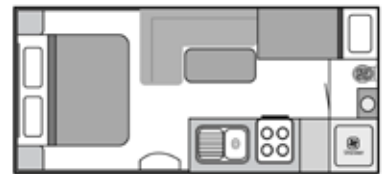

LAYOUTS

18'6" DOORSIDE KITCHEN
DOUBLE OR TRIPLE BUNK

18'6" DOORSIDE KITCHEN
DOUBLE OR TRIPLE BUNK

18'6" EAST WEST DOORSIDE
STRAIGHT KITCHEN

18'6" EAST WEST DOORSIDE
STRAIGHT KITCHEN

19'6" DOORSIDE KITCHEN
CAFE LOUNGE

19'6" DOORSIDE KITCHEN
TWIN BUNK

19'6" EAST WEST DOORSIDE KITCHEN

19'6" EAST WEST DOORSIDE KITCHEN
CAFE LOUNGE

19'6" EAST WEST DOORSIDE KITCHEN

20'6" DOORSIDE KITCHEN
CLUB LOUNGE

20'6" DOORSIDE KITCHEN TWIN BUNK