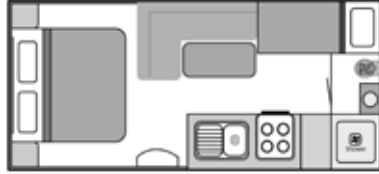

PLUMBING

- 2 X 95Ltr Water Tanks
- Tap On A-Frame
- 12V Water Pump
- 185L Thetford Fridge On All Plans Except 18'6 (3 Year Warranty - 3 Way Optional)
- 150L Thetford Fridge On 18'6 Plans Only (3 Year Warranty - 3 Way Optional)
- 3 Gas & 1 Electric Hot Plate (Oven - Optional)
- 1 X 100Ltr Grey Water Tank
- 26L Swift Hot Water Service
- 12V Thetford Compressor Fridge Included
- Gas Bayonet
- Wall Mount Washing Machine (Optional)
- Thetford Electric Flush Toilet

LAYOUTS

18'6" DOORSIDE KITCHEN
DOUBLE OR TRIPLE BUNK

18'6" DOORSIDE KITCHEN
DOUBLE OR TRIPLE BUNK

18'6" EAST WEST DOORSIDE
STRAIGHT KITCHEN

18'6" EAST WEST DOORSIDE
STRAIGHT KITCHEN

19'6" DOORSIDE KITCHEN
CAFE LOUNGE